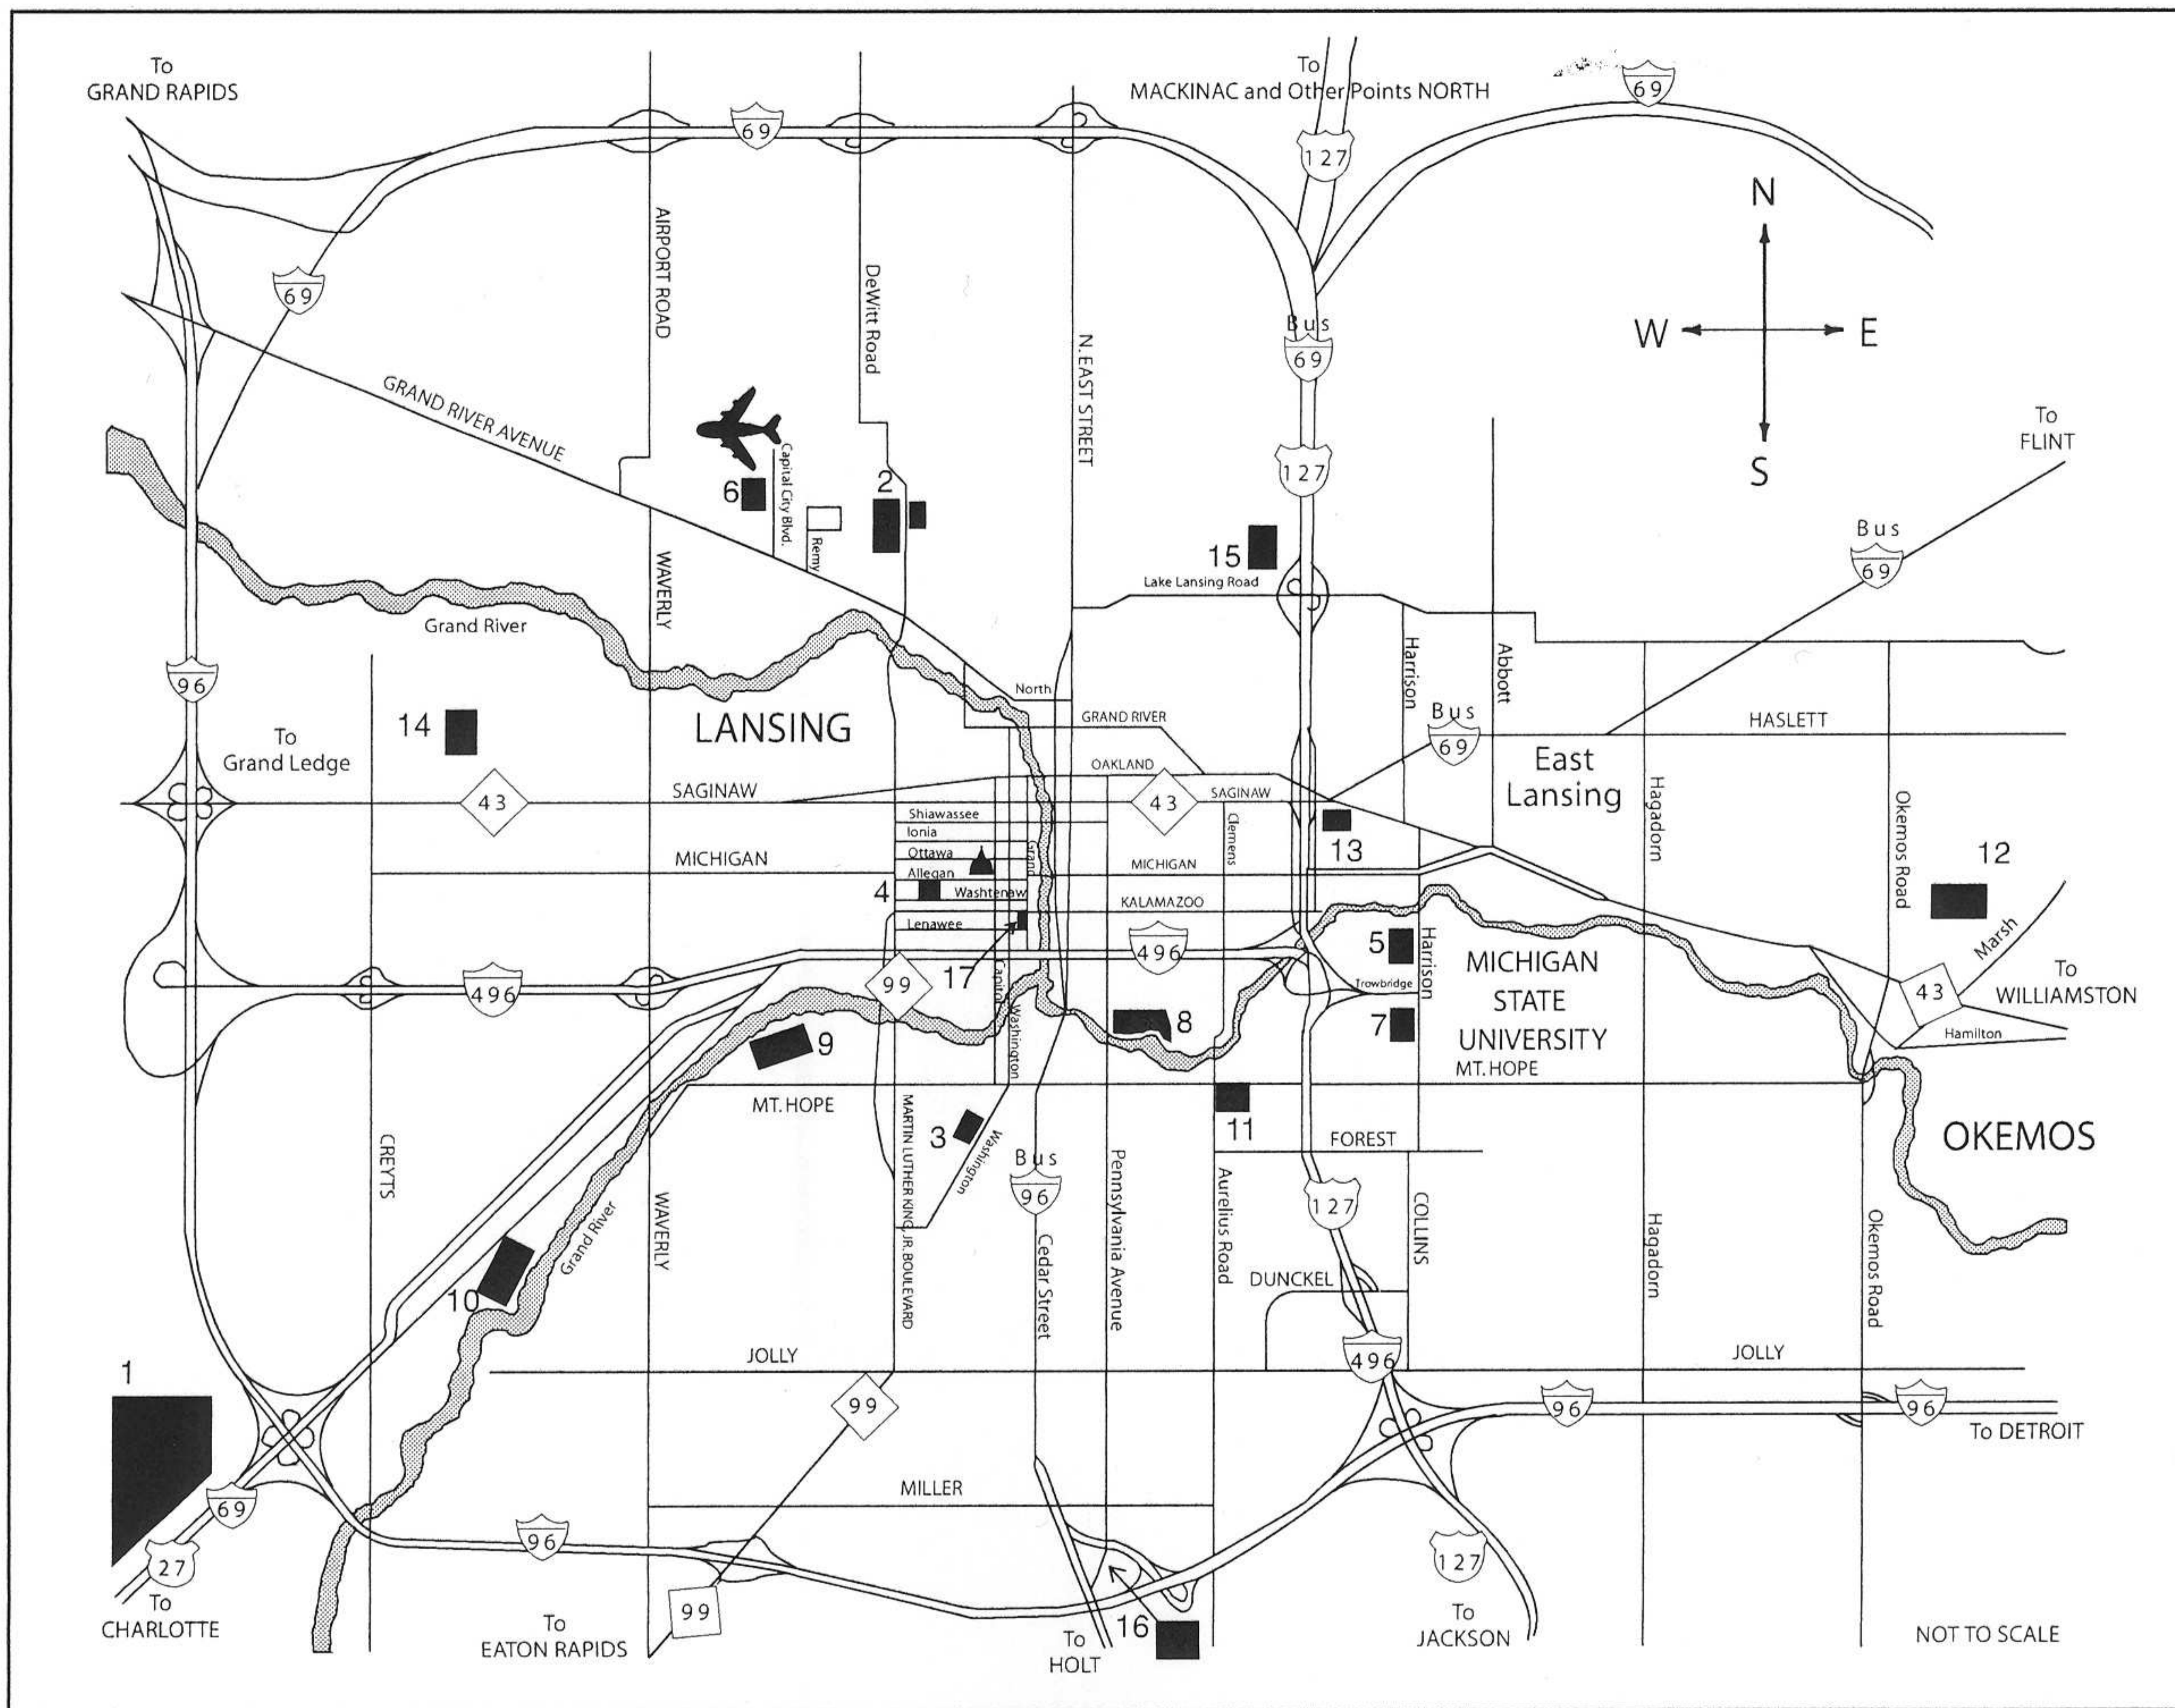

# GREATER LANSING AREA

1 - Secondary State Governmental Complex

2 - North Governmental Complex  
Department of Community Health  
3423 N. Martin Luther King, Jr. Blvd.

3 - National Guard Armory  
Department of Military Affairs

4 - Library of Michigan, Historical Museum

5 - Department of State Police Headquarters

6 - Capital City Airport

7 - Amtrak Station and East Lansing Bus Station

8 - Potter Park Zoo

9 - Francis Park

10 - Woldumar Nature Center

11 - Fenner Arboretum

12 - Meridian Mall

13 - Frandor Mall

14 - Lansing Mall

15 - Eastwood Towne Center Mall

16 - Department of Labor and Economic Growth  
Corporation, Securities and  
Land Development Bureau  
6546 Mercantile Way\*

17 - City of Lansing Bus Station

\* Directions to Mercantile Way:  
From S. Pennsylvania, turn left onto Pierpont.  
Go two blocks, turn left onto Mercantile Way.